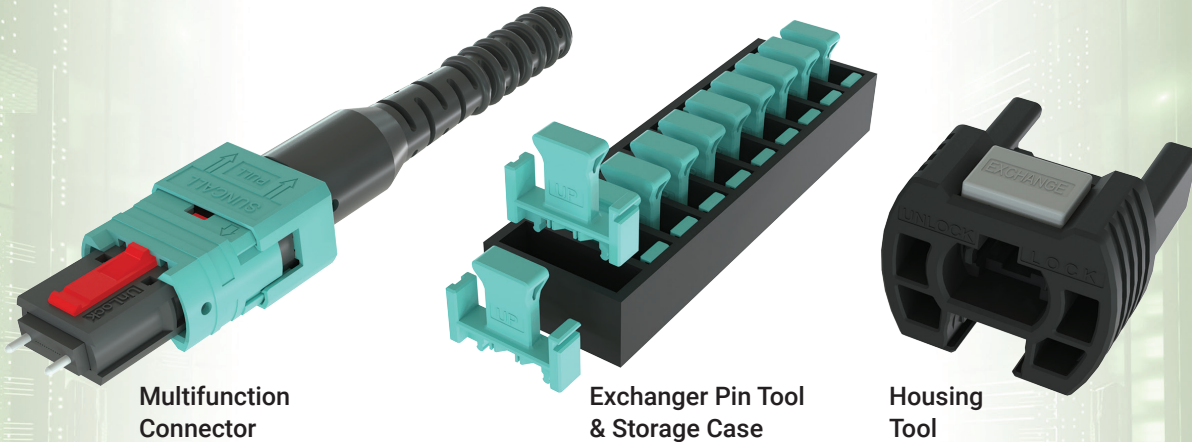

MPO | Multifunction Connector & Exchanger Tool Set

QUICK GENDER & POLARITY CHANGES • PUSH-PULL BOOT

- MAKES CHANGING GENDER & POLARITY FAST
- EASIER TO HANDLE
- CONNECTOR HAS REINFORCED PULL BOOT

Features:

- MPO Multifunction Connector:
 - Change gender & polarity quickly in the field
 - Easy connect and disconnect
 - Reinforced push-pull boot eliminates the need for a tab
- Both tools work in harmony to make changing gender or polarity simple in 4 easy steps
- No more fumbling with tiny parts
- Built to MPO standards: IEC-61754-7 & TIA-604-5-D