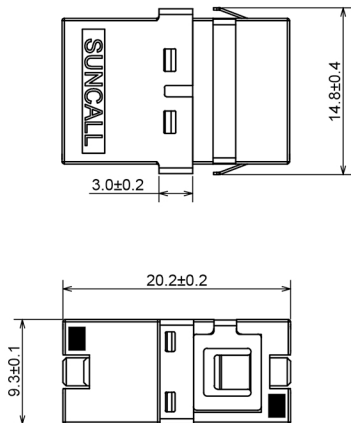

Suncall MPO 12F Internal Shutter Adapters - Simplex & Duplex

SIMPLEX

DUPLEX