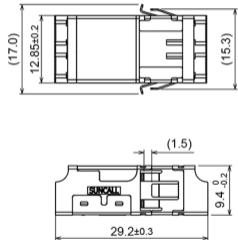

Suncall LC Internal Shutter Slimpack Adapters - Duplex & Quad

DUPLEX SIDE SPRING

DUPLEX VERTICAL SPRING

QUAD SIDE SPRING

QUAD VERTICAL SPRING