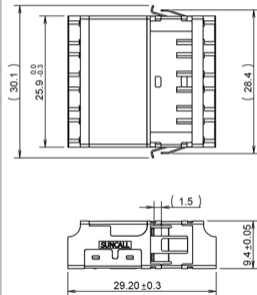

Suncall LC Internal Shutter Slimpack Adapters - Duplex & Quad

DUPLEX SIDE SPRING

DUPLEX VERTICAL SPRING

QUAD SIDE SPRING

QUAD VERTICAL SPRING