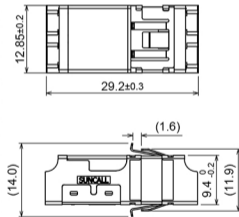

Suncall LC Internal Shutter Slimpack Adapters - Duplex & Quad

DUPLEX SIDE SPRING

DUPLEX VERTICAL SPRING

QUAD SIDE SPRING

QUAD VERTICAL SPRING