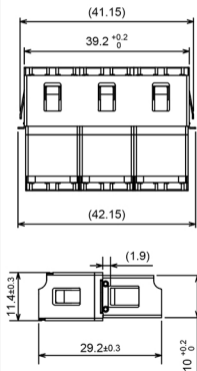

Suncall LC Internal Shutter Cluster Regular Adapters

6-CORE

8-CORE

12-CORE