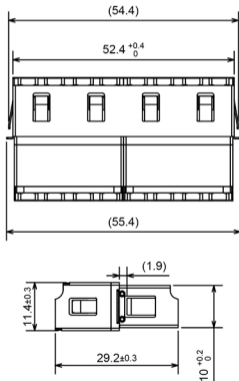

Suncall LC Internal Shutter Cluster Regular Adapters

6-CORE

8-CORE

12-CORE