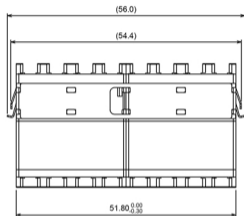

# Suncall LC Internal Shutter Slimpack Cluster Adapters

6-CORE

8-CORE

12-CORE