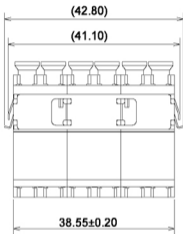

# Suncall LC Internal Shutter Slimpack Cluster Adapters

6-CORE

8-CORE

12-CORE