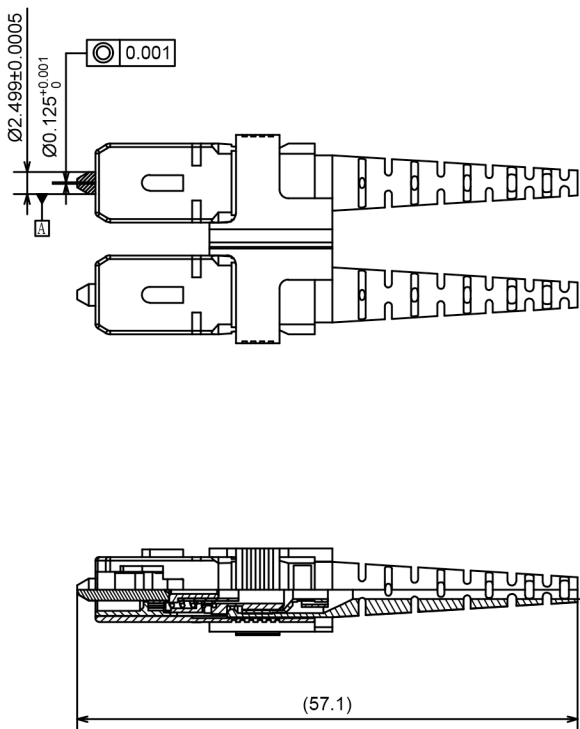

Suncall SC Duplex Connector 0.9mm - APC

( $\varnothing 1.2$ )

Suncall SC Duplex Connector 0.9mm - UPC

( $\varnothing 1.2$ )

Suncall SC Duplex Connector 2.0mm - APC

( $\varnothing 2.2$ )

Suncall SC Duplex Connector 2.0mm - UPC

( $\varnothing 2.2$ )

Suncall SC Duplex Connector 3.0mm - APC

( $\varnothing 3.2$ )

Suncall SC Duplex Connector 3.0mm - UPC

( $\varnothing 3.2$ )