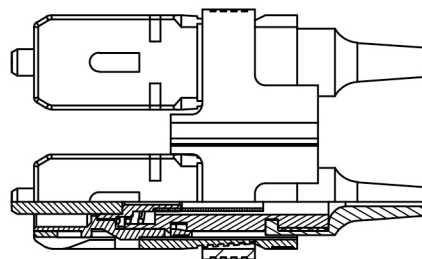

Suncall SC Duplex Connector 0.9mm - APC

( $\varnothing 1.2$ )

Suncall SC Duplex Connector 0.9mm - UPC

( $\varnothing 1.2$ )

Suncall SC Duplex Connector 2.0mm - APC

( $\varnothing 2.2$ )

Suncall SC Duplex Connector 2.0mm - UPC

( $\varnothing 2.2$ )

Suncall SC Duplex Connector 3.0mm - APC

( $\varnothing 3.2$ )

Suncall SC Duplex Connector 3.0mm - UPC

( $\varnothing 3.2$ )