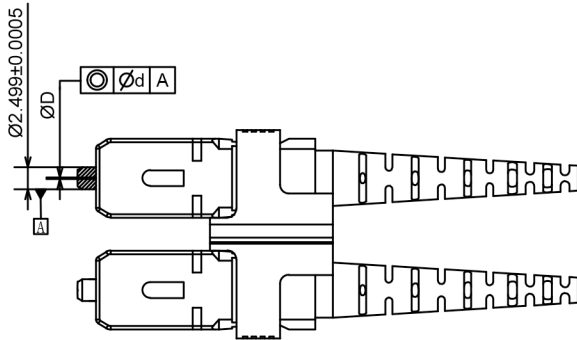

Suncall SC Duplex Connector 0.9mm - APC

( $\varnothing 1.2$ )

Suncall SC Duplex Connector 0.9mm - UPC

( $\varnothing 1.2$ )

Suncall SC Duplex Connector 2.0mm - APC

( $\varnothing 2.2$ )

Suncall SC Duplex Connector 2.0mm - UPC

( $\varnothing 2.2$ )

Suncall SC Duplex Connector 3.0mm - APC

( $\varnothing 3.2$ )

Suncall SC Duplex Connector 3.0mm - UPC

( $\varnothing 3.2$ )