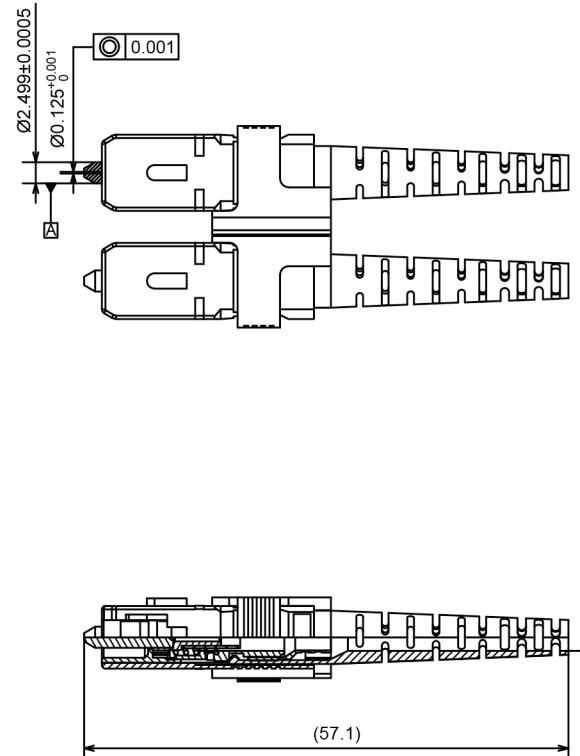

Suncall SC Duplex Connector 0.9mm - APC

( $\varnothing 1.2$ )

Suncall SC Duplex Connector 0.9mm - UPC

( $\varnothing 1.2$ )

Suncall SC Duplex Connector 2.0mm - APC

( $\varnothing 2.2$ )

Suncall SC Duplex Connector 2.0mm - UPC

( $\varnothing 2.2$ )

Suncall SC Duplex Connector 3.0mm - APC

( $\varnothing 3.2$ )

Suncall SC Duplex Connector 3.0mm - UPC

( $\varnothing 3.2$ )