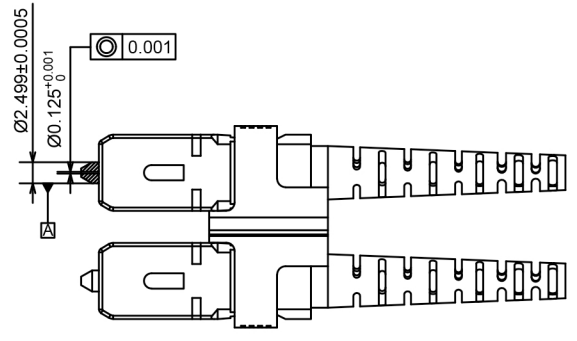

Suncall SC Duplex Connector 0.9mm - APC

( $\varnothing 1.2$ )

Suncall SC Duplex Connector 0.9mm - UPC

( $\varnothing 1.2$ )

Suncall SC Duplex Connector 2.0mm - APC

( $\varnothing 2.2$ )

Suncall SC Duplex Connector 2.0mm - UPC

( $\varnothing 2.2$ )

Suncall SC Duplex Connector 3.0mm - APC

( $\varnothing 3.2$ )

Suncall SC Duplex Connector 3.0mm - UPC

( $\varnothing 3.2$ )