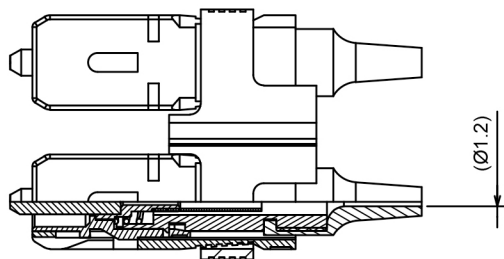

Suncall SC Duplex Connector 0.9mm - APC

( $\varnothing 1.2$ )

Suncall SC Duplex Connector 0.9mm - UPC

( $\varnothing 1.2$ )

Suncall SC Duplex Connector 2.0mm - APC

( $\varnothing 2.2$ )

Suncall SC Duplex Connector 2.0mm - UPC

( $\varnothing 2.2$ )

Suncall SC Duplex Connector 3.0mm - APC

( $\varnothing 3.2$ )

Suncall SC Duplex Connector 3.0mm - UPC

( $\varnothing 3.2$ )