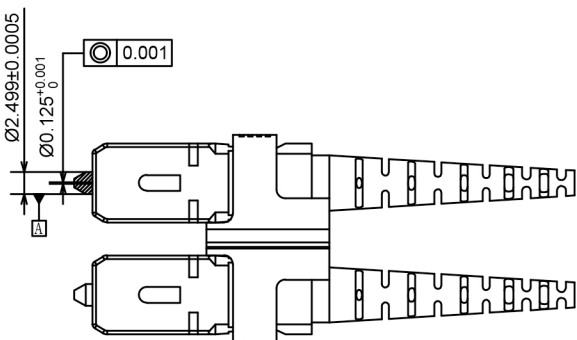

Suncall SC Duplex Connector 0.9mm - APC

( $\varnothing 1.2$ )

Suncall SC Duplex Connector 0.9mm - UPC

( $\varnothing 1.2$ )

Suncall SC Duplex Connector 2.0mm - APC

( $\varnothing 2.2$ )

Suncall SC Duplex Connector 2.0mm - UPC

( $\varnothing 2.2$ )

Suncall SC Duplex Connector 3.0mm - APC

( $\varnothing 3.2$ )

Suncall SC Duplex Connector 3.0mm - UPC

( $\varnothing 3.2$ )