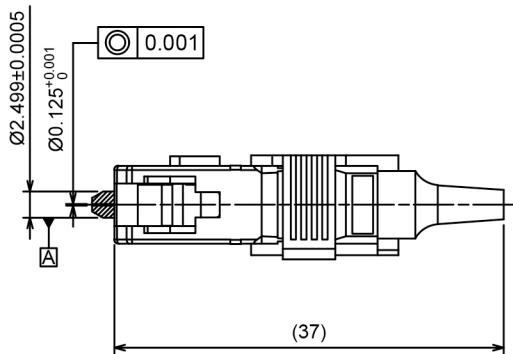

Suncall SC Duplex Connector 0.9mm - APC

( $\varnothing 1.2$ )

Suncall SC Duplex Connector 0.9mm - UPC

( $\varnothing 1.2$ )

Suncall SC Duplex Connector 2.0mm - APC

( $\varnothing 2.2$ )

Suncall SC Duplex Connector 2.0mm - UPC

( $\varnothing 2.2$ )

Suncall SC Duplex Connector 3.0mm - APC

( $\varnothing 3.2$ )

Suncall SC Duplex Connector 3.0mm - UPC

( $\varnothing 3.2$ )