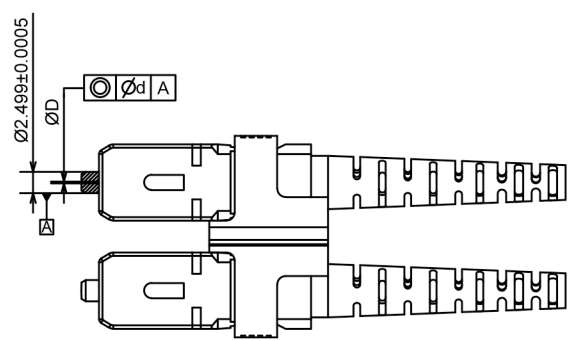

( $\varnothing 2.2$ )

Suncall SC Duplex Connector 3.0mm - APC

( $\varnothing 3.2$ )

Suncall SC Duplex Connector 3.0mm - UPC

( $\varnothing 3.2$ )