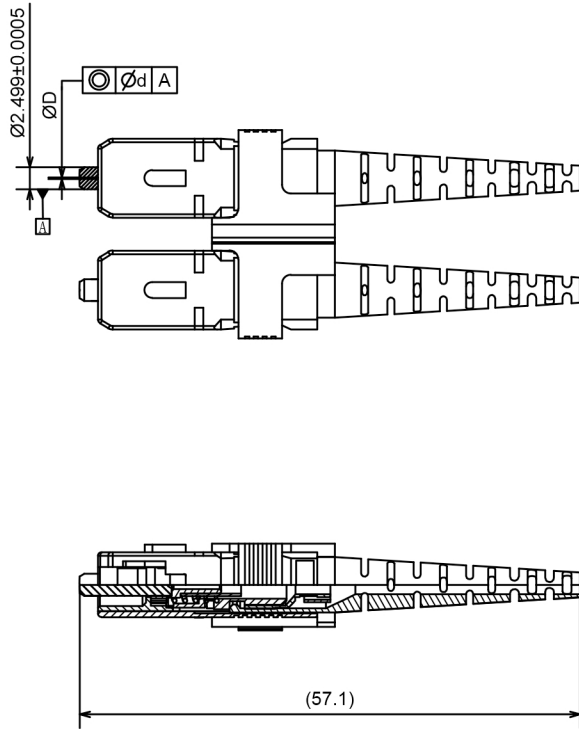

Suncall SC Duplex Connector 0.9mm - APC

( $\varnothing 1.2$ )

Suncall SC Duplex Connector 0.9mm - UPC

( $\varnothing 1.2$ )

Suncall SC Duplex Connector 2.0mm - APC

( $\varnothing 2.2$ )

Suncall SC Duplex Connector 2.0mm - UPC

( $\varnothing 2.2$ )

Suncall SC Duplex Connector 3.0mm - APC

( $\varnothing 3.2$ )

Suncall SC Duplex Connector 3.0mm - UPC

( $\varnothing 3.2$ )