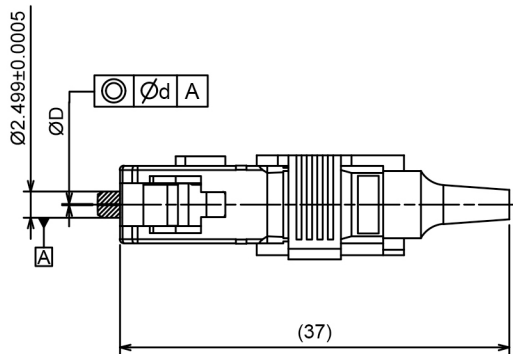

Suncall SC Duplex Connector 0.9mm - APC

( $\varnothing 1.2$ )

Suncall SC Duplex Connector 0.9mm - UPC

( $\varnothing 1.2$ )

Suncall SC Duplex Connector 2.0mm - APC

( $\varnothing 2.2$ )

Suncall SC Duplex Connector 2.0mm - UPC

( $\varnothing 2.2$ )

Suncall SC Duplex Connector 3.0mm - APC

( $\varnothing 3.2$ )

Suncall SC Duplex Connector 3.0mm - UPC

( $\varnothing 3.2$ )