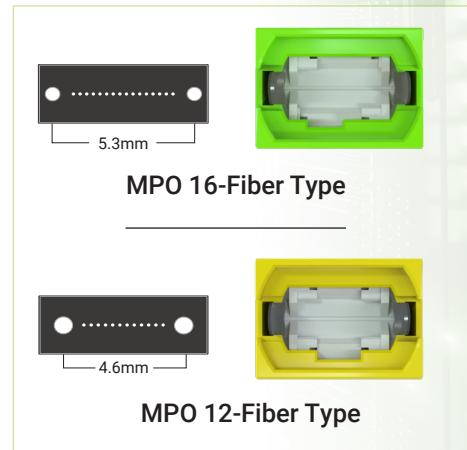

MPO | Internal Shutter 16F Adapters

DEVELOPED FOR FRONT-OF-RACK USAGE & HD PANELS

- QUICK VFL DETECTION
- LASER PROTECTION, DUST PROOF AND EASY INSTALLATION

Features and Specifications

- Simplex and Duplex styles
- Designed with industry standard off-center key position
- SC simplex and duplex adapter footprint
- Snap-in side spring latch with reduced flange
- Key combinations available:
 - Key Up/Key Down
 - Key Up/Key Up
- Designed for high-density packaging
- No dust cap required for front receptacle
- Available in a variety of housing colors

Interchangeable with LC & SC configurations