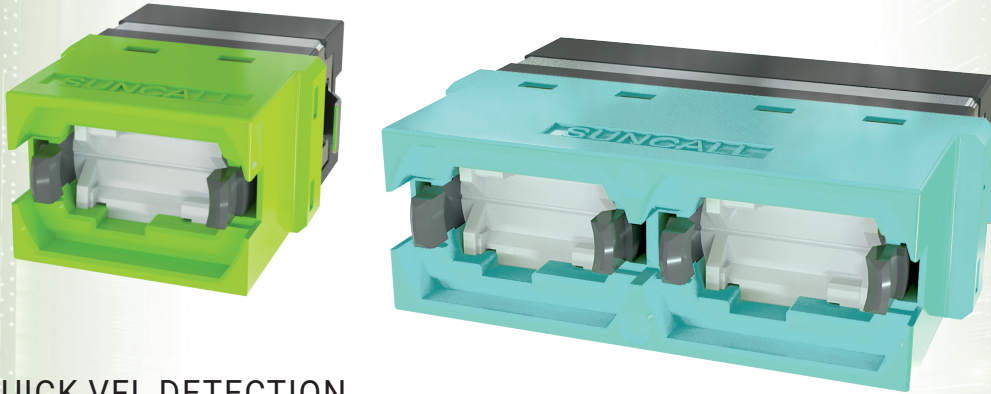

MPO | Internal Shutter 16F Adapters

DEVELOPED FOR FRONT-OF-RACK USAGE & HD PANELS

- QUICK VFL DETECTION
- LASER PROTECTION, DUST PROOF AND EASY INSTALLATION

Features and Specifications

- Simplex and Duplex styles
- Designed with industry standard off-center key position
- SC simplex and duplex adapter footprint
- Snap-in side spring latch with reduced flange
- Key combinations available:
 - Key Up/Key Down
 - Key Up/Key Up
- Designed for high-density packaging
- No dust cap required for front receptacle
- Available in a variety of housing colors

Interchangeable with LC & SC configurations