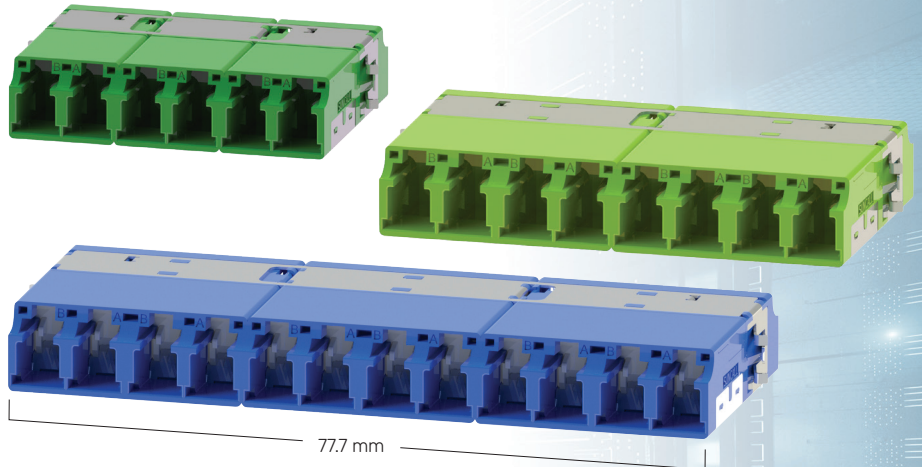

LC | Slimpack Cluster Adapters

SAVES SPACE • EASY PANEL ASSEMBLY • 6-, 8-, 12-PORT MODELS

- 9.6MM HEIGHT FOR HIGH-DENSITY PACKAGING
- QUICK & EASY MOUNTING
- 96 PORTS OR MORE IN 1U SIZE
- 288 PORTS AVAILABLE IN 2U SIZE
- AVAILABLE WITH INTERNAL SHUTTERS

Features and Specifications

- SM, MM, and APC
- 6-, 8-, 12-core models
- Side-stable spring latch
- Shutter door options: white or translucent
- Also available without shutters

UL94V-0

Laser Block

Dust Block