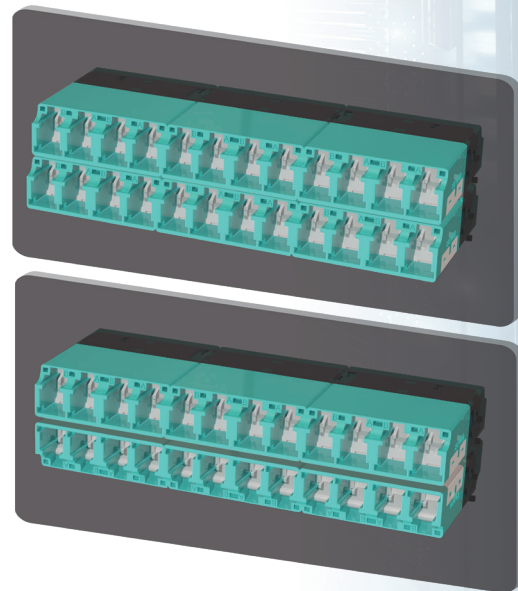

LC | Slimpack Cluster Adapters

SAVES SPACE • EASY PANEL ASSEMBLY • 6-, 8-, 12-PORT MODELS

- 9.6MM HEIGHT FOR HIGH-DENSITY PACKAGING
- QUICK & EASY MOUNTING
- 96 PORTS OR MORE IN 1U SIZE
- 288 PORTS AVAILABLE IN 2U SIZE
- AVAILABLE WITH INTERNAL SHUTTERS

Features and Specifications

- SM, MM, and APC
- 6-, 8-, 12-core models
- Side-stable spring latch
- Shutter door options: white or translucent
- Also available without shutters

UL94V-0

Laser Block

Dust Block