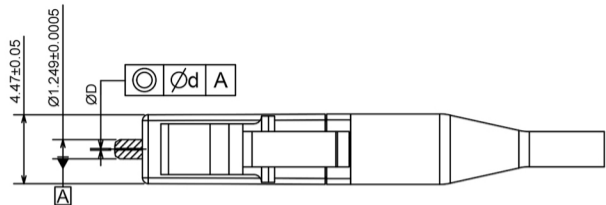

Suncall LC Simplex 0.9mm Connector

Suncall LC Simplex 2.0mm Connector