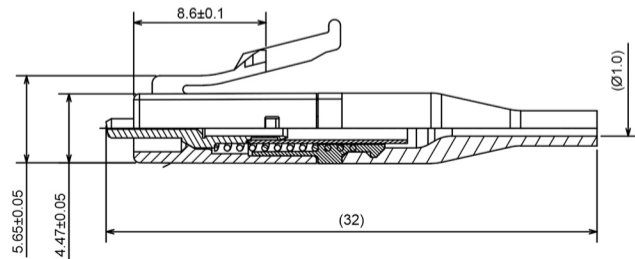

Suncall LC Simplex 0.9mm Connector

Suncall LC Simplex 2.0mm Connector