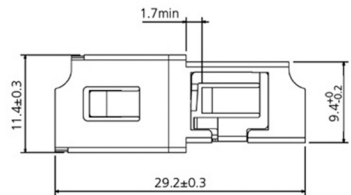

Suncall LC Internal Shutter Duplex Regular Adapter

Suncall LC Internal Shutter Quad Regular Adapter

Vertical Spring

Suncall LC Internal Shutter Quad Regular Adapter

Side Spring