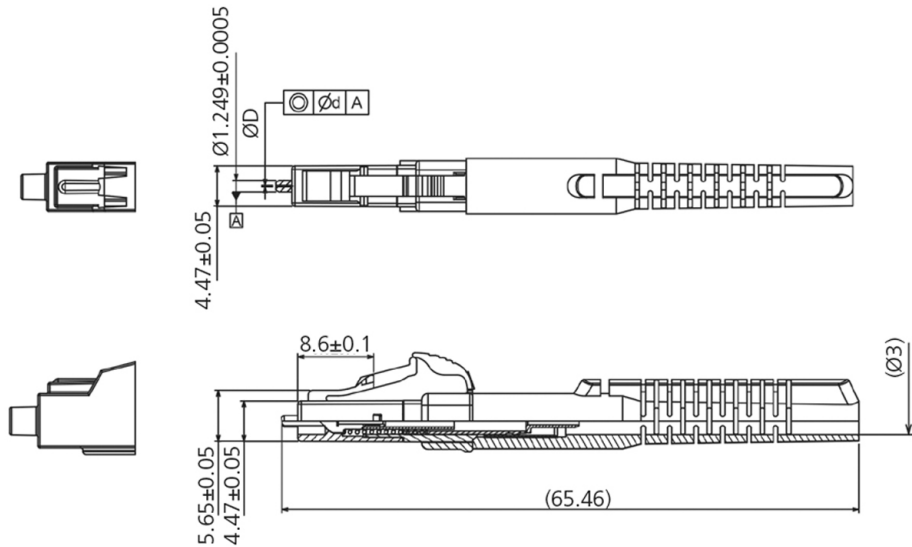

Suncall LC Simplex 3.0mm Bendi Boot Connector

Suncall LC Duplex 3.0mm Bendi Boot Connector